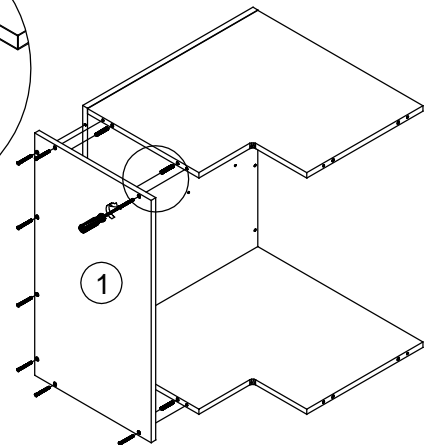

Wall Corner Unit

A:24pcs
Ø7x48mm

B:12pcs
Ø8x40mm

C:6pcs

D:2pcs

E:2pcs

F:16pcs
Ø4x16mm

1

2

3

4