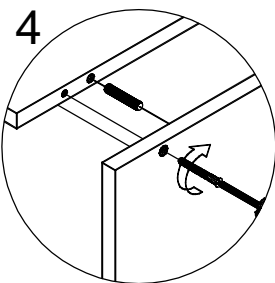

Wall Corner Unit

A:24pcs
Ø7x48mm

B:12pcs
Ø8x40mm

C:6pcs

D:2pcs

E:2pcs

F:16pcs
Ø4x16mm

1

2

3

4