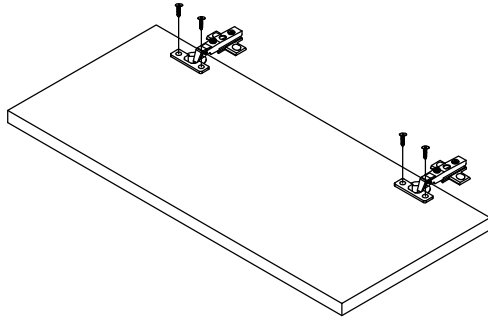

# Wall Corner Unit

A:24pcs  
Ø7x48mm

B:12pcs  
Ø8x40mm

C:6pcs

D:2pcs

E:2pcs

F:16pcs  
Ø4x16mm

1

2

3

4

5

D:2pcs

E:2pcs

F:8pcs

6