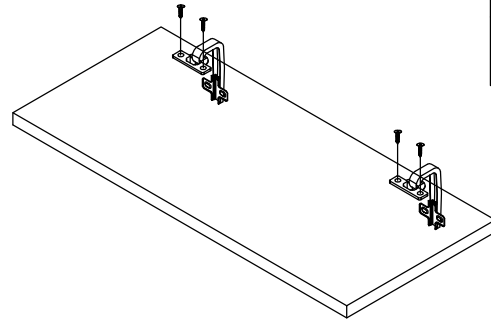

5

D:2pcs

E:2pcs

F:8pcs

6

F:8pcs