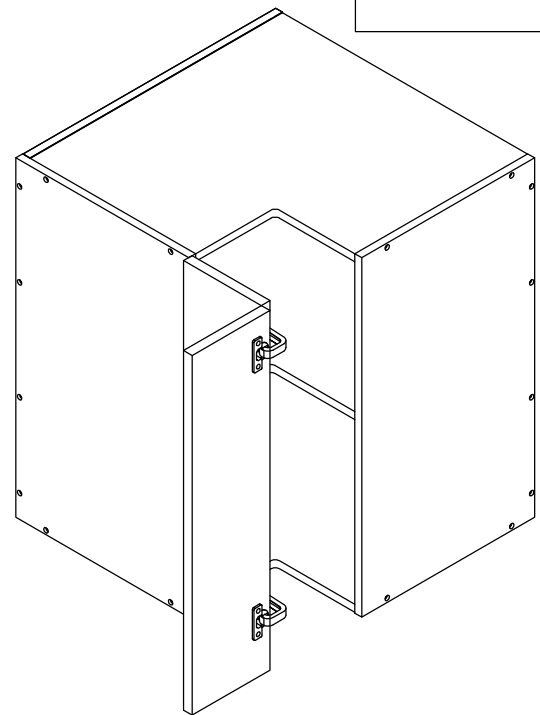

D:2pcs

E:2pcs

F:8pcs

6

F:8pcs