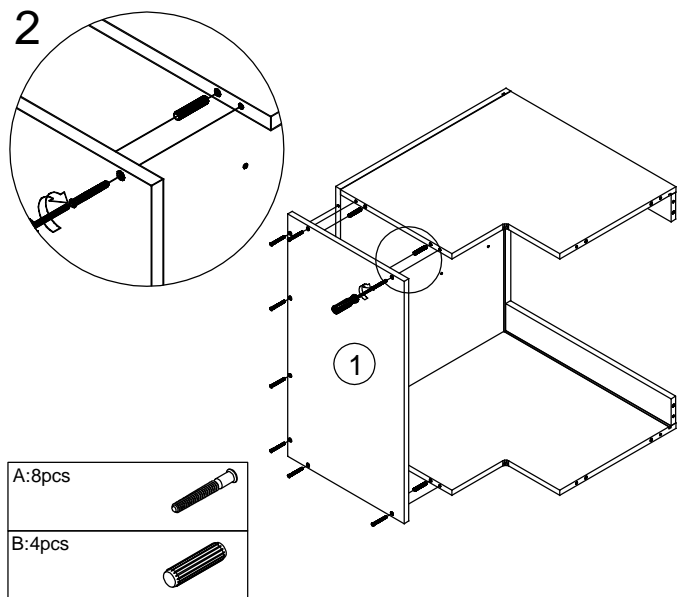

Wall Corner Unit

A:20pcs
Ø7x48mm

B:16pcs
Ø8x40mm

C:6pcs

D:2pcs

E:2pcs

F:16pcs
Ø4x16mm

1

2

3

4