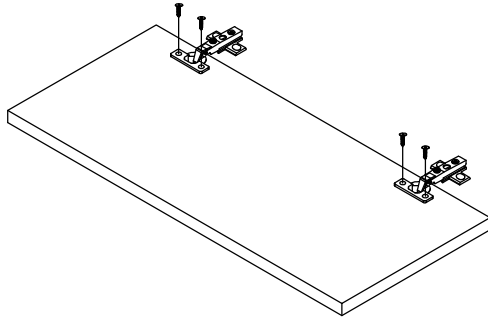

5

D:2pcs

E:2pcs

F:8pcs

6

F:8pcs