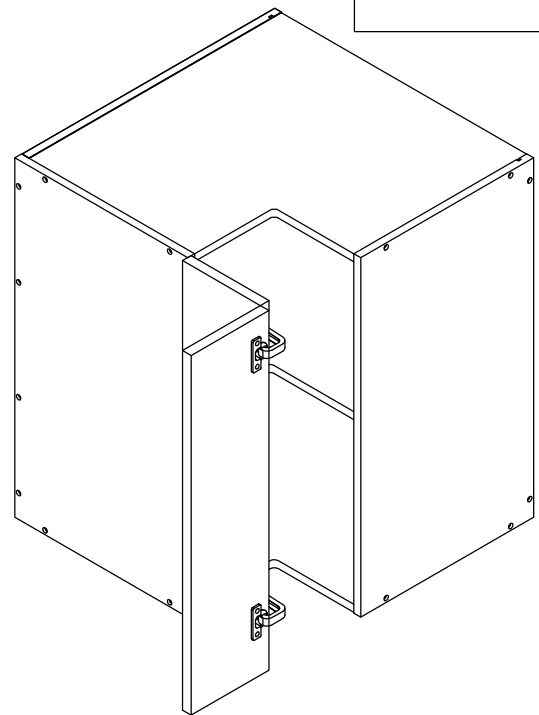

D:2pcs

E:2pcs

F:8pcs

6

F:8pcs