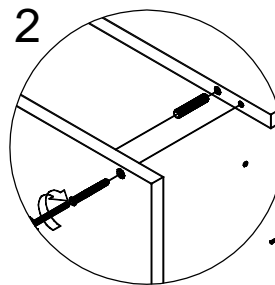

Wall Corner Unit

A:24pcs
Ø7x48mm

B:12pcs
Ø8x40mm

C:6pcs

D:2pcs

E:2pcs

F:16pcs
Ø4x16mm

1

2

3

4