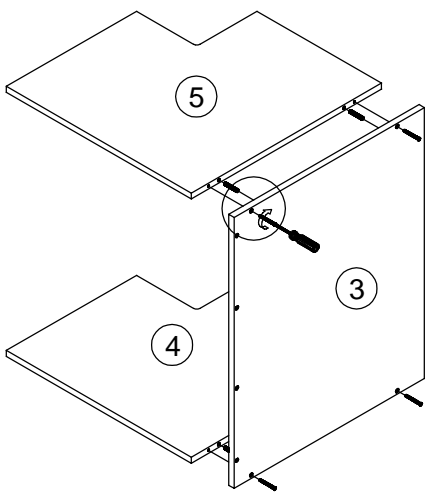

# Wall Corner Unit

A:24pcs  
Ø7x48mm

B:12pcs  
Ø8x40mm

C:6pcs

D:2pcs

E:2pcs

F:16pcs  
Ø4x16mm

1