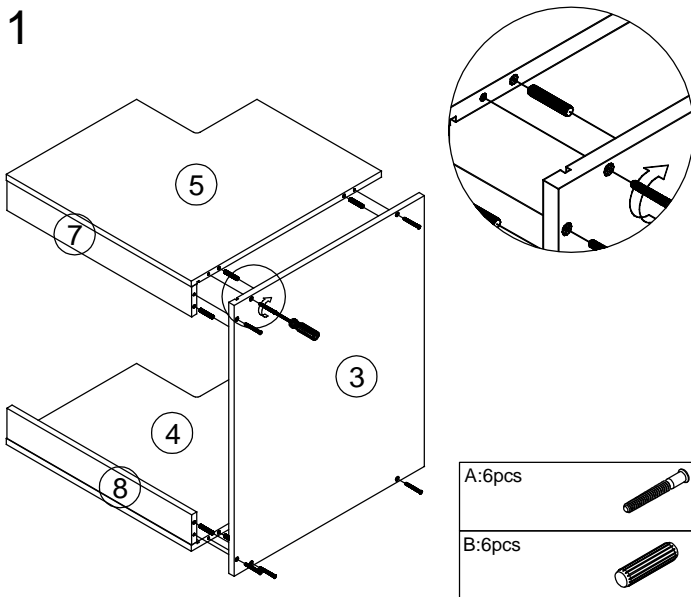

# Wall Corner Unit

A:20pcs  
 Ø7x48mm

B:16pcs  
 Ø8x40mm

C:6pcs

D:2pcs

E:2pcs

F:16pcs  
 Ø4x16mm

1

# Wall Corner Unit

A:24pcs  
Ø7x48mm

B:12pcs  
Ø8x40mm

C:6pcs

D:2pcs

E:2pcs

F:16pcs  
Ø4x16mm

1