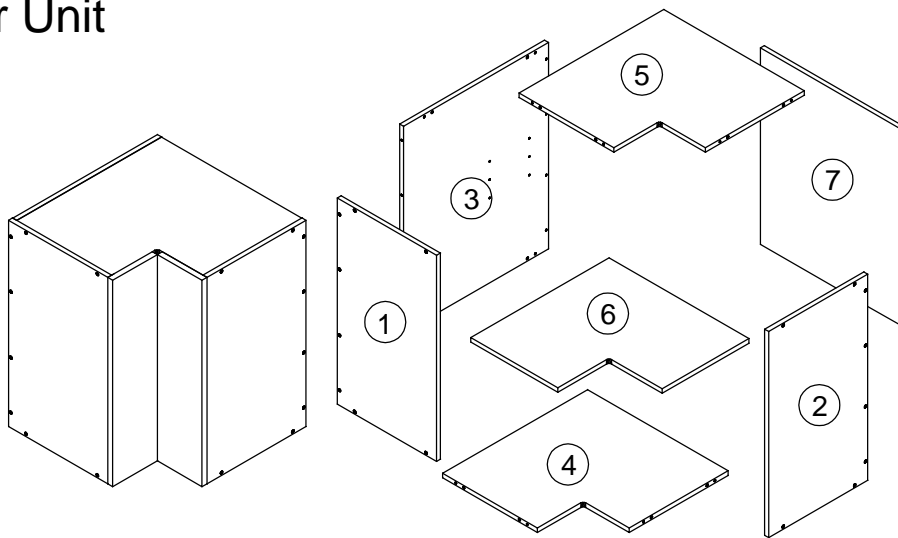

# Wall Corner Unit

A:20pcs  
 Ø7x48mm

B:16pcs  
 Ø8x40mm

C:6pcs

D:2pcs

E:2pcs

F:16pcs  
 Ø4x16mm

1

# Wall Corner Unit

A:24pcs  
Ø7x48mm

B:12pcs  
Ø8x40mm

C:6pcs

D:2pcs

E:2pcs

F:16pcs  
Ø4x16mm

1