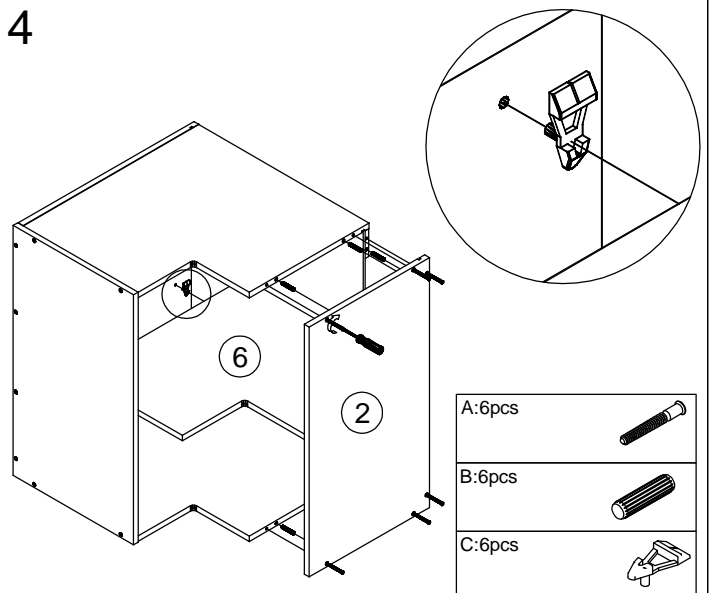

Wall Corner Unit

A:20pcs
Ø7x48mm

B:16pcs
Ø8x40mm

C:6pcs

D:2pcs

E:2pcs

F:16pcs
Ø4x16mm

1

2

3

4