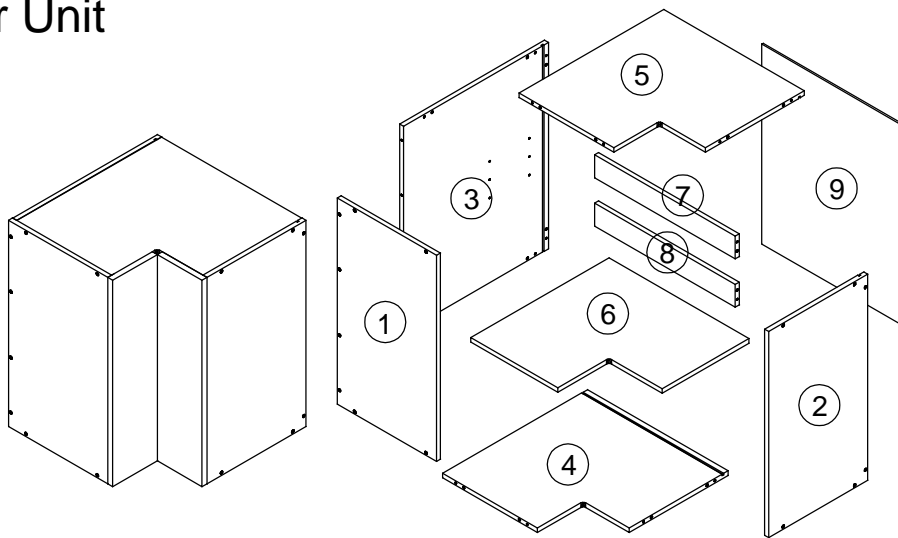

# Wall Corner Unit

A:20pcs  
 Ø7x48mm

B:16pcs  
 Ø8x40mm

C:6pcs

D:2pcs

E:2pcs

F:16pcs  
 Ø4x16mm

1

# Wall Corner Unit

A:24pcs  
Ø7x48mm

B:12pcs  
Ø8x40mm

C:6pcs

D:2pcs

E:2pcs

F:16pcs  
Ø4x16mm

1