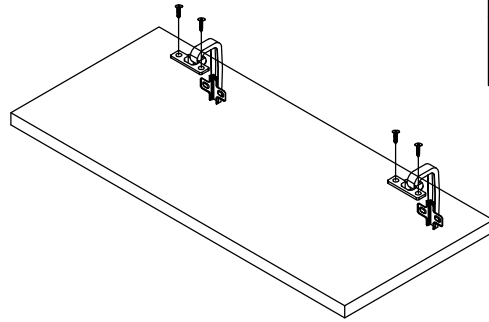

5

D:2pcs

E:2pcs

F:8pcs

6

F:8pcs